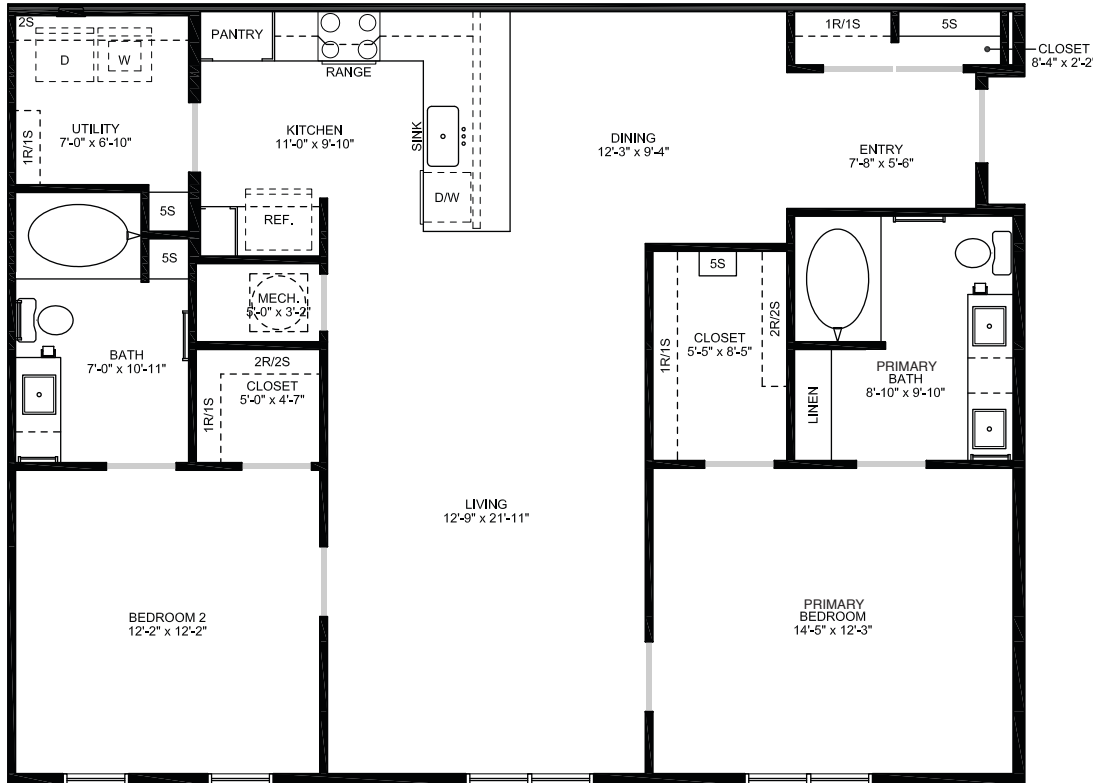

## 2 Bedroom / 2 Bath

1st Floor

Bedrooms	2
Bathrooms	2
Sq.Ft.	Living: 1,226

\$ \_\_\_\_\_

Notes \_\_\_\_\_

**Apply Now:**

[liveatcitylimits.com](http://liveatcitylimits.com)

**931.446.3484**